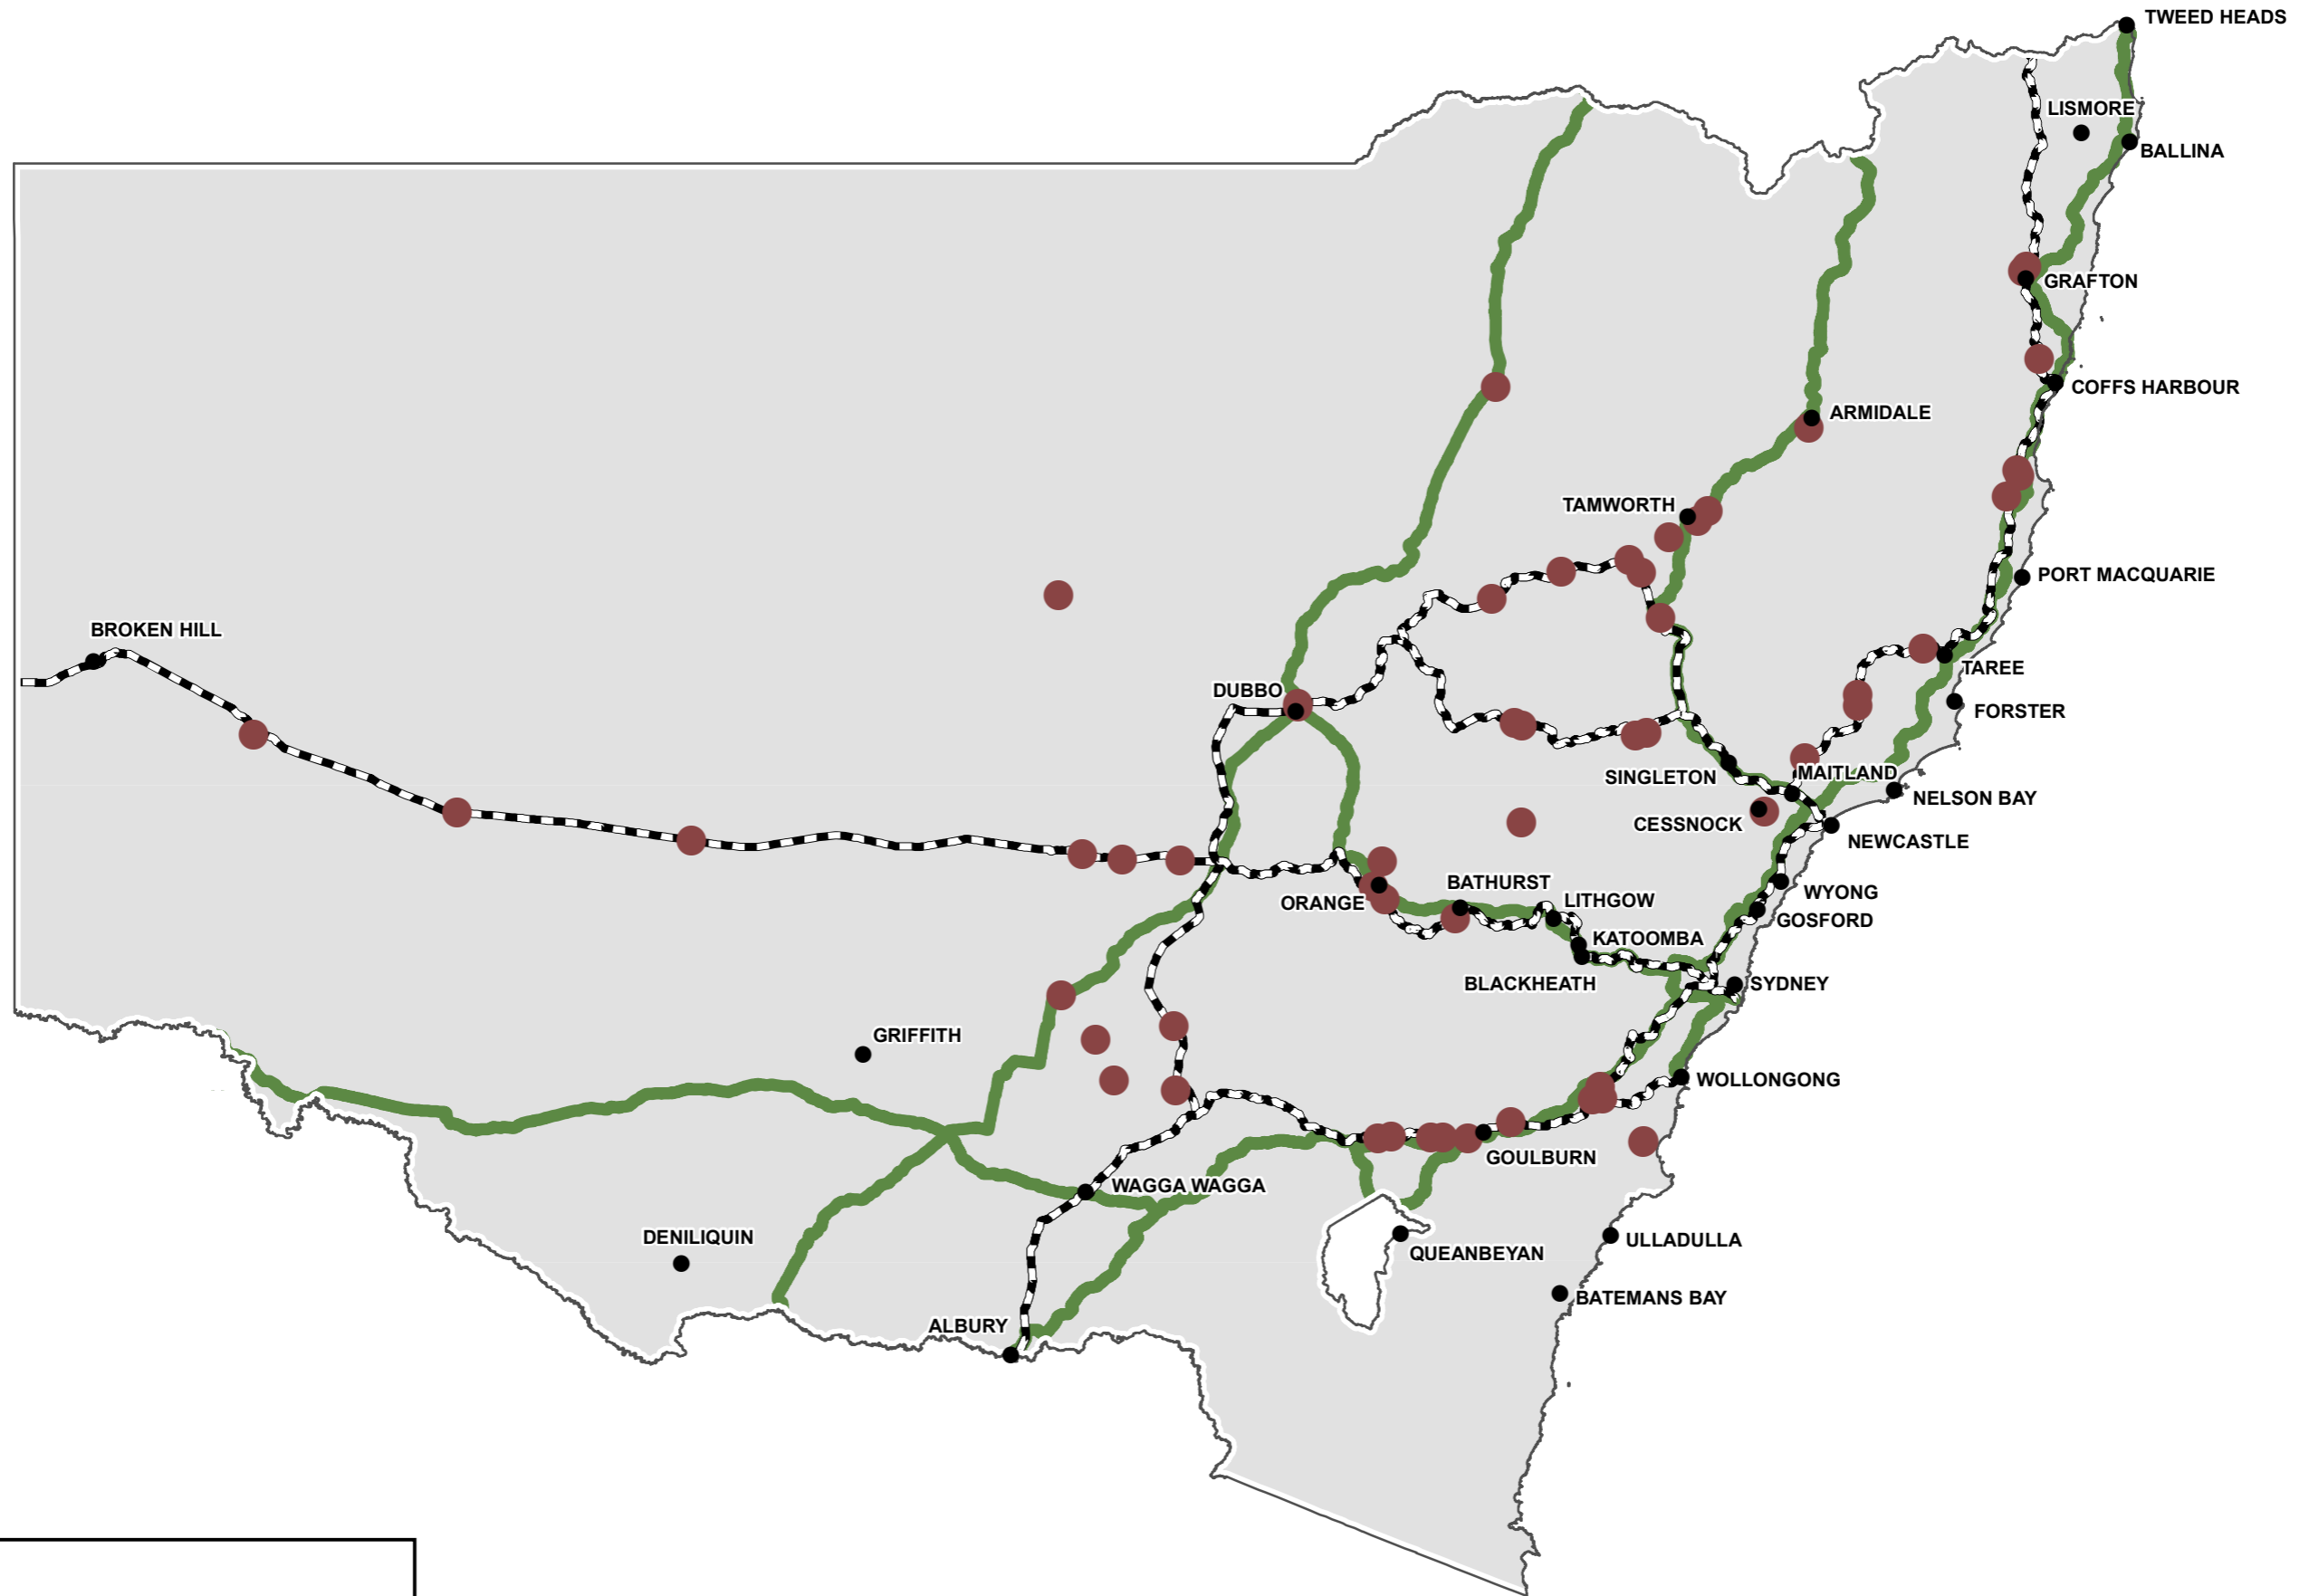

BOOM GATES FOR RAIL CROSSINGS PROGRAM: NSW

Legend

- Installation of boom gates or other active protection measures
- National Network - Rail
- National Network - Road