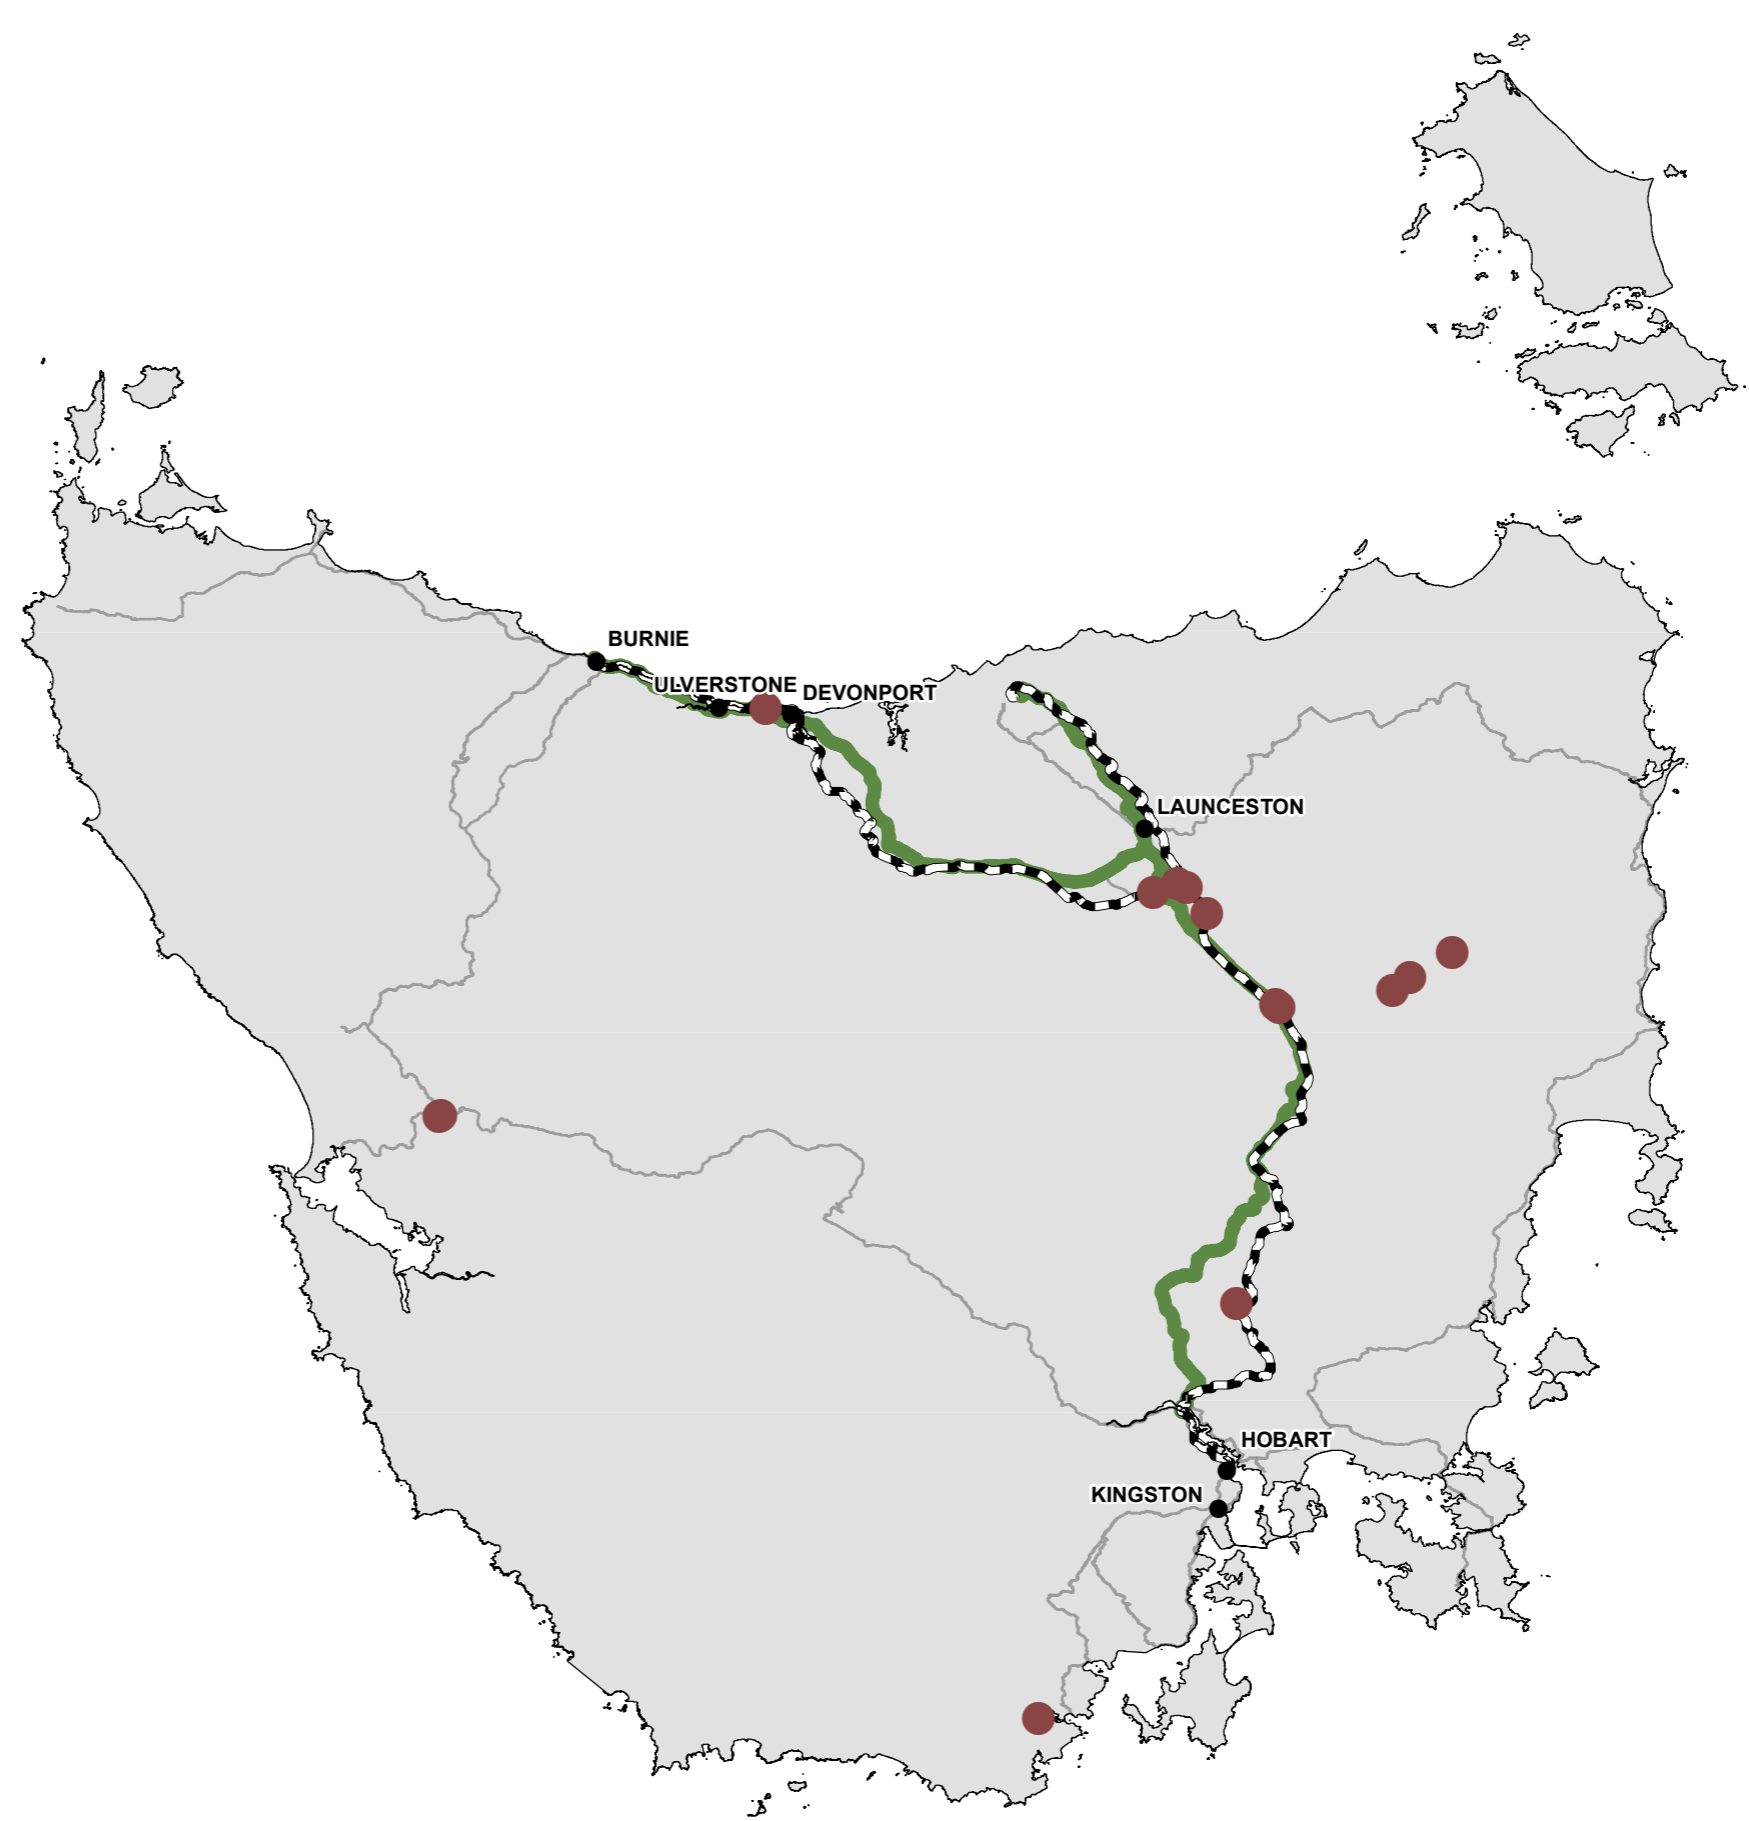

BOOM GATES FOR RAIL CROSSINGS PROGRAM: TAS

Legend

- Active protection measures
- ▬ National Network - Rail
- ▬ National Network - Road
- ▬ Major State Road