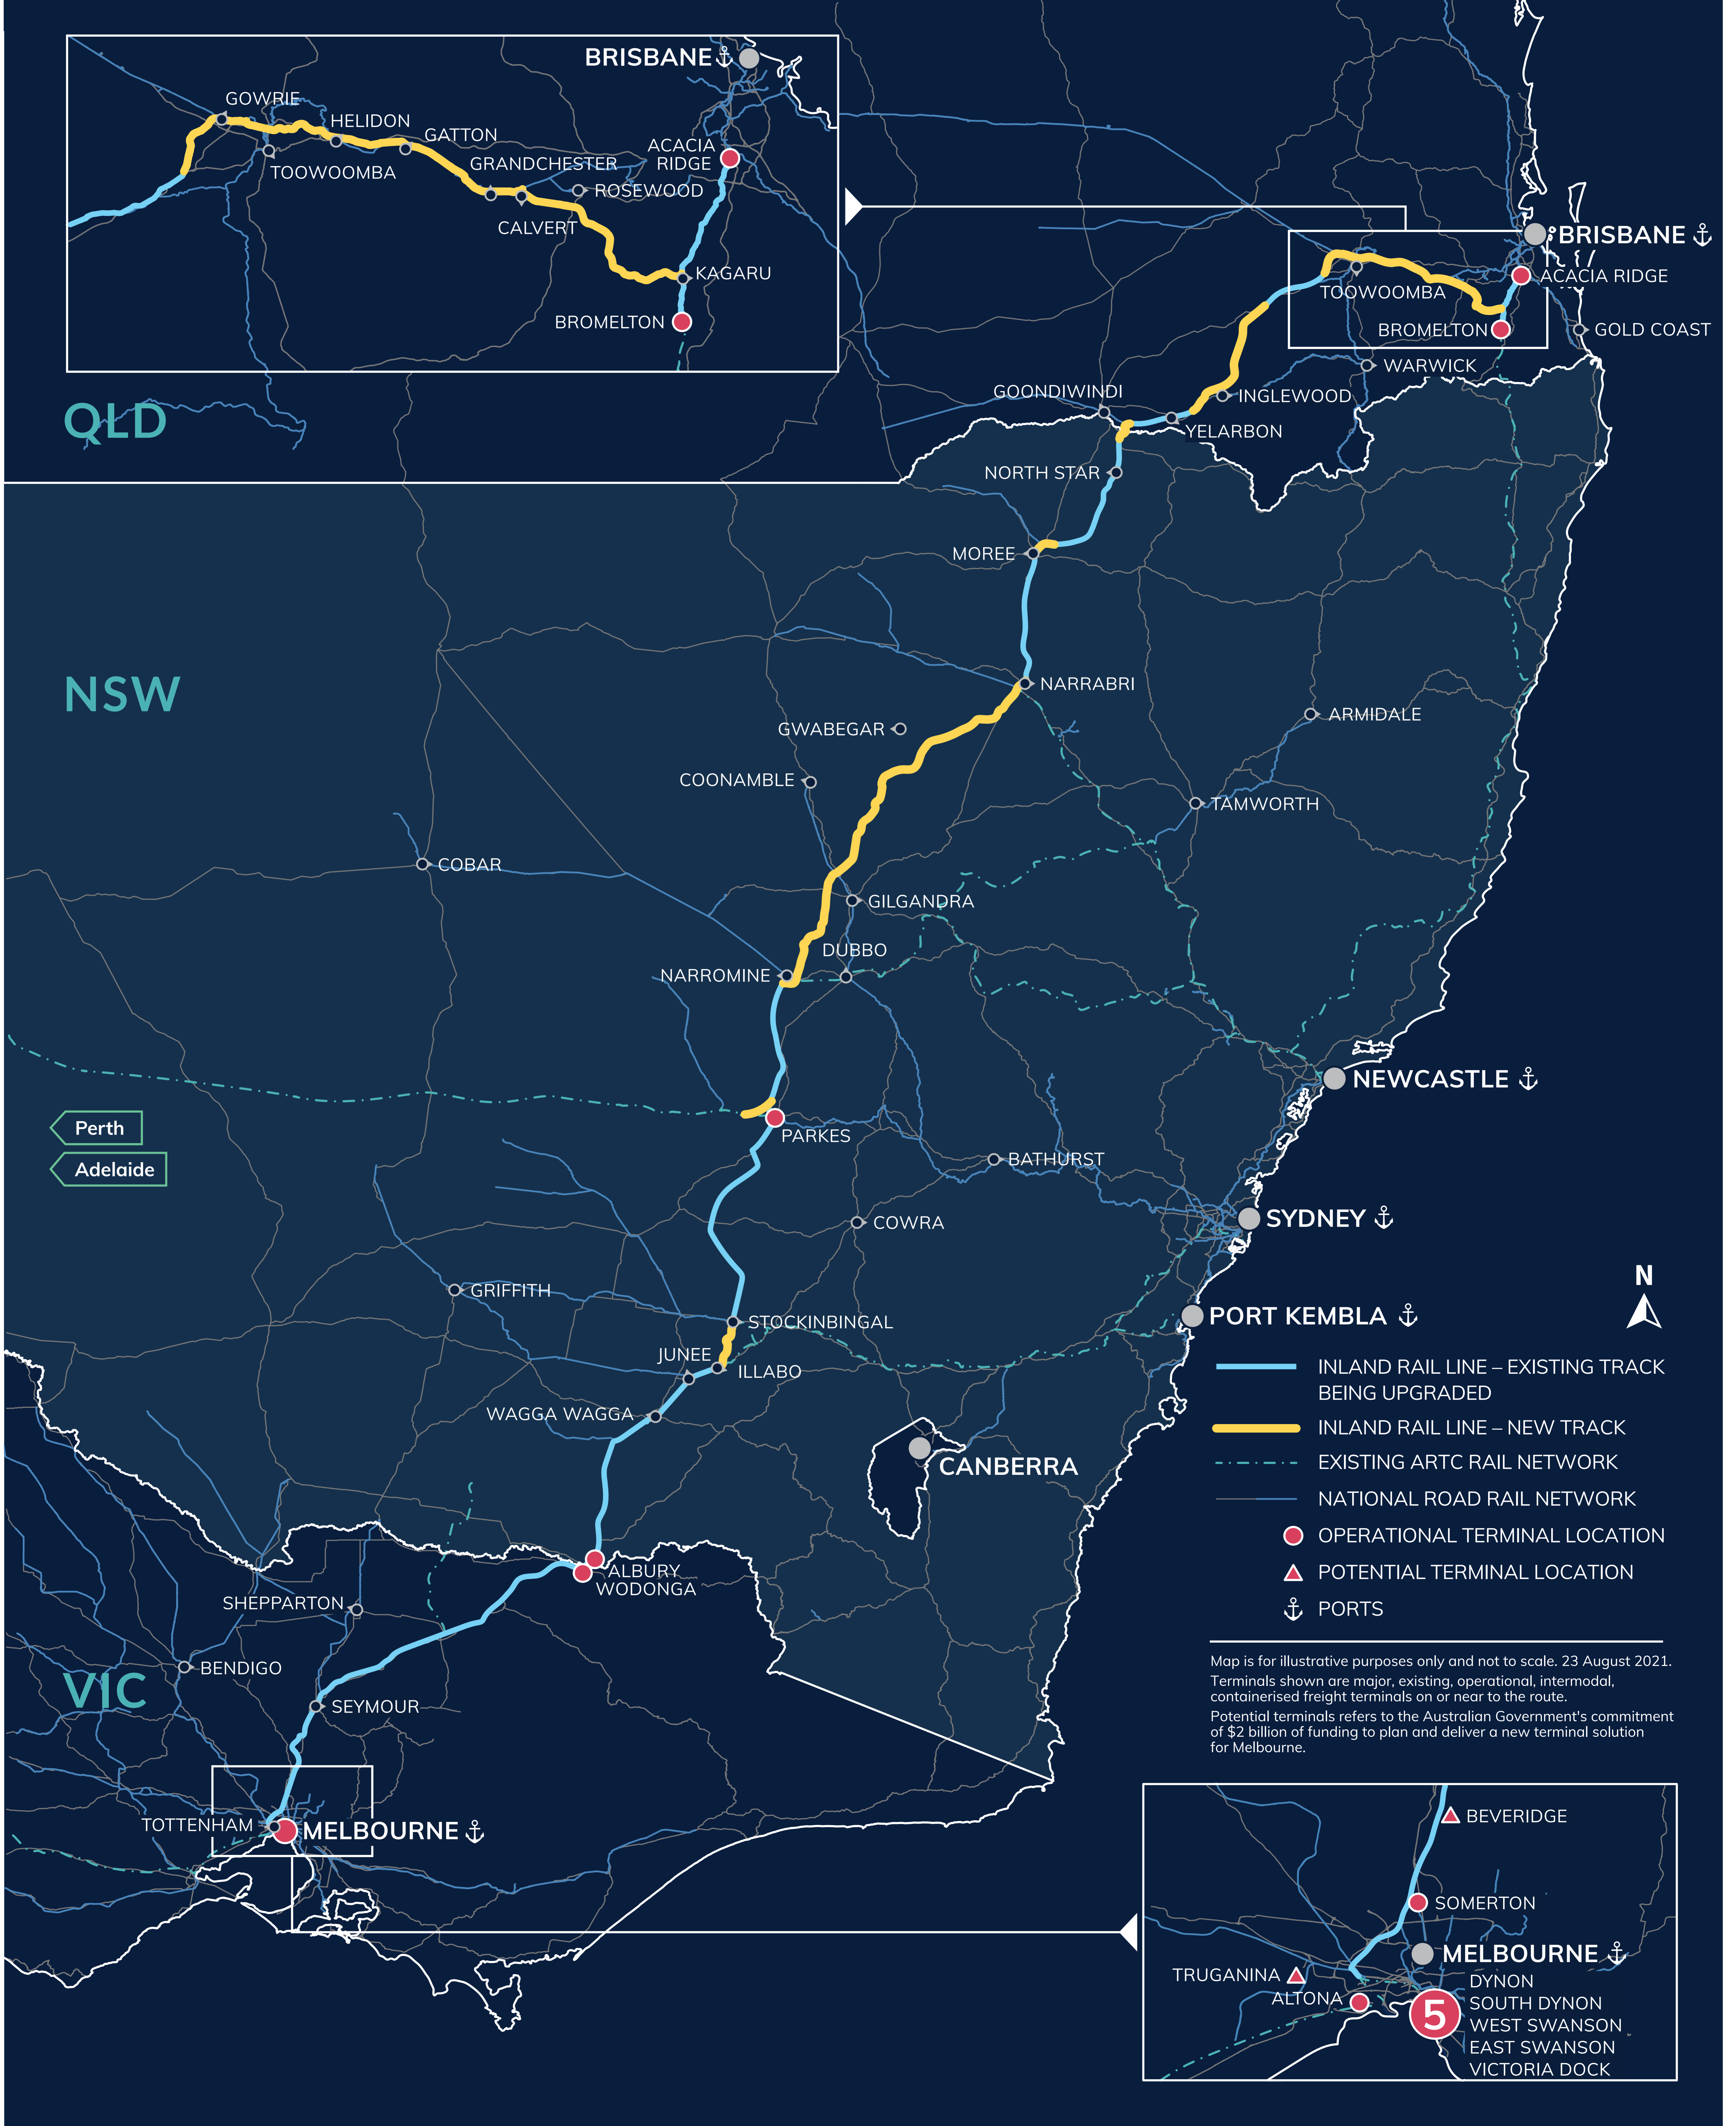

Australian Government

Department of Infrastructure, Transport,  
Regional Development and Communications

# INLAND RAIL

More Information

[InlandRail.gov.au](http://InlandRail.gov.au)